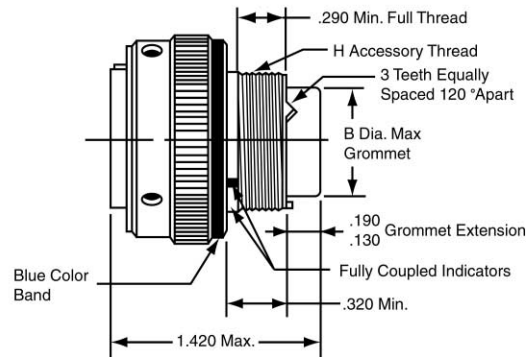

Miniature Cylindrical MIL-C-26482, Series 2

MS3476 straight plug

MS3475 straight plug with RFI grounding fingers

**Plug Shell,
Bayonet Coupling**
Military No. MS3476
Amphenol/Matrix No. MB16

**Plug Shell, RFI Grounding,
Bayonet Coupling**
Military No. MS3475
Amphenol/Matrix No. MB18

To complete order number see how to order, page 14.

Shell Size	A Dia. Max.	B Dia. Max.	H Accessory Thread Class 2A
8	.782	.305	.5000-20 UNF
10	.926	.405	.6250-24 UNEF
12	1.043	.531	.7500-20 UNEF
14	1.183	.665	.8750-20 UNEF
16	1.305	.790	1.0000-20 UNEF
18	1.391	.869	1.0625-18 UNEF
20	1.531	.994	1.1875-18 UNEF
22	1.656	1.119	1.3125-18 UNEF
24	1.777	1.244	1.4375-18 UNEF