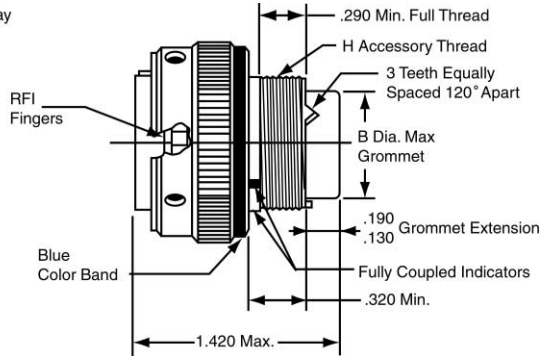

Miniature Cylindrical MIL-C-26482, Series 2

MS3476 straight plug

MS3475 straight plug with RFI grounding fingers

**Plug Shell,
Bayonet Coupling**
Military No. MS3476
Amphenol/Matrix No. MB16

**Plug Shell, RFI Grounding,
Bayonet Coupling**
Military No. MS3475
Amphenol/Matrix No. MB18

To complete order number see how to order, page 14.

Shell Size	A Dia. Max.	B Dia. Max.	H Accessory Thread Class 2A
8	.782	.305	.5000-20 UNF
10	.926	.405	.6250-24 UNEF
12	1.043	.531	.7500-20 UNEF
14	1.183	.665	.8750-20 UNEF
16	1.305	.790	1.0000-20 UNEF
18	1.391	.869	1.0625-18 UNEF
20	1.531	.994	1.1875-18 UNEF
22	1.656	1.119	1.3125-18 UNEF
24	1.777	1.244	1.4375-18 UNEF